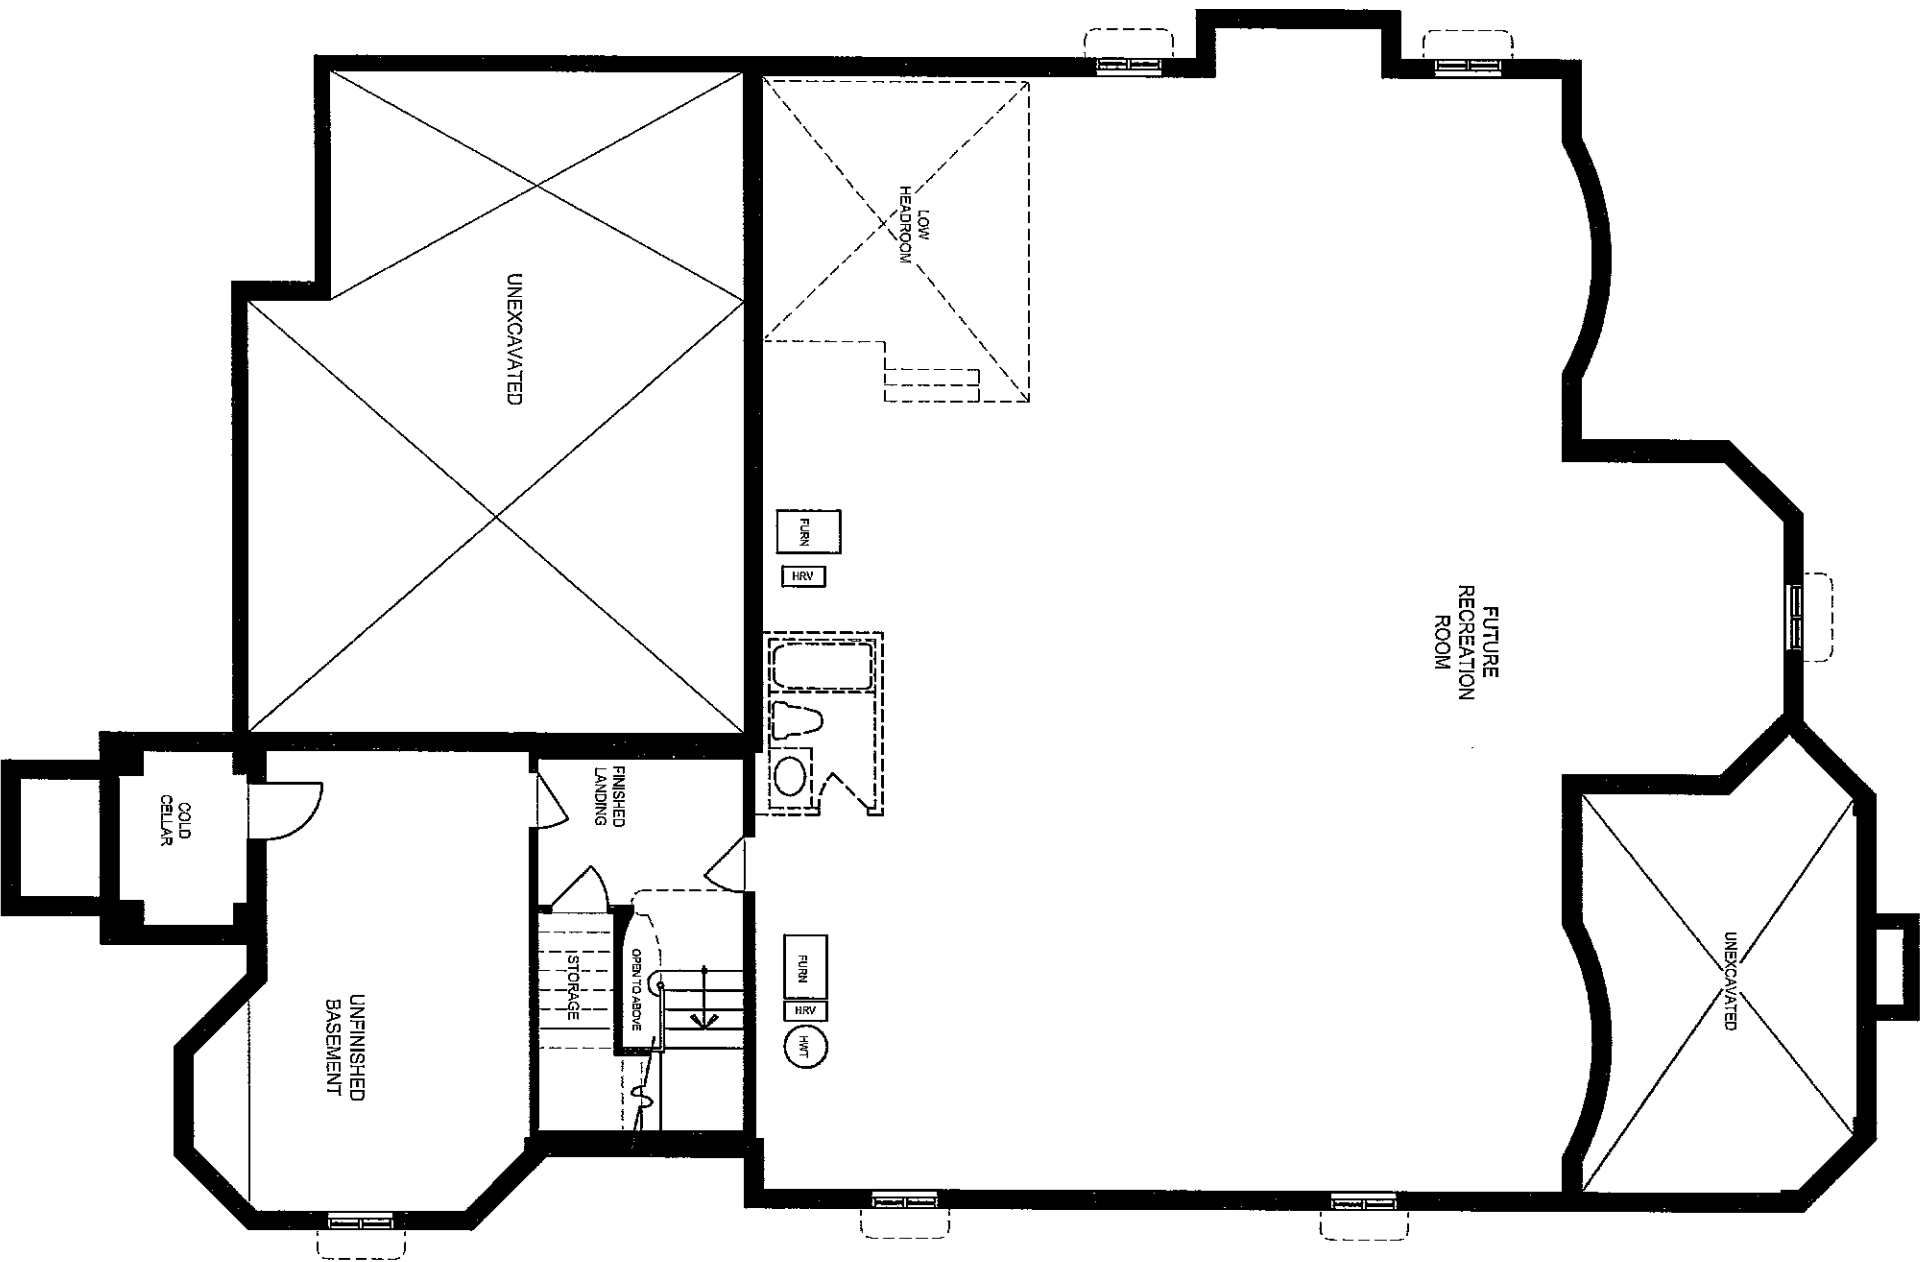

Sky Homes

C O R P O R A T I O N

KLEINBURG CROWN
"THE PRINCESS"
ELEVATION 'B' MOD. - 6723 SF
LOT 57

Materials, specifications and floor plans are subject to change without notice. All house renderings are artist's conceptions. All floor plans are approximate dimensions. Window sizes and type may vary. Floor plans may be reversed. Actual usable floor space may vary from the stated floor areas. E & O E.

LOT 57 PLAN 5 ELEV. B MOD. DATE: NOV. 26, 2014

PURCHASER ACKNOWLEDGEMENT

DATE

Materials, specifications and floor plans are subject to change without notice. All house renderings are artist's conceptions. All floor plans are approximate dimensions. Window sizes and type may vary. Floor plans may be reversed. Actual usable floor space may vary from the shaded floor areas. E & O. E.