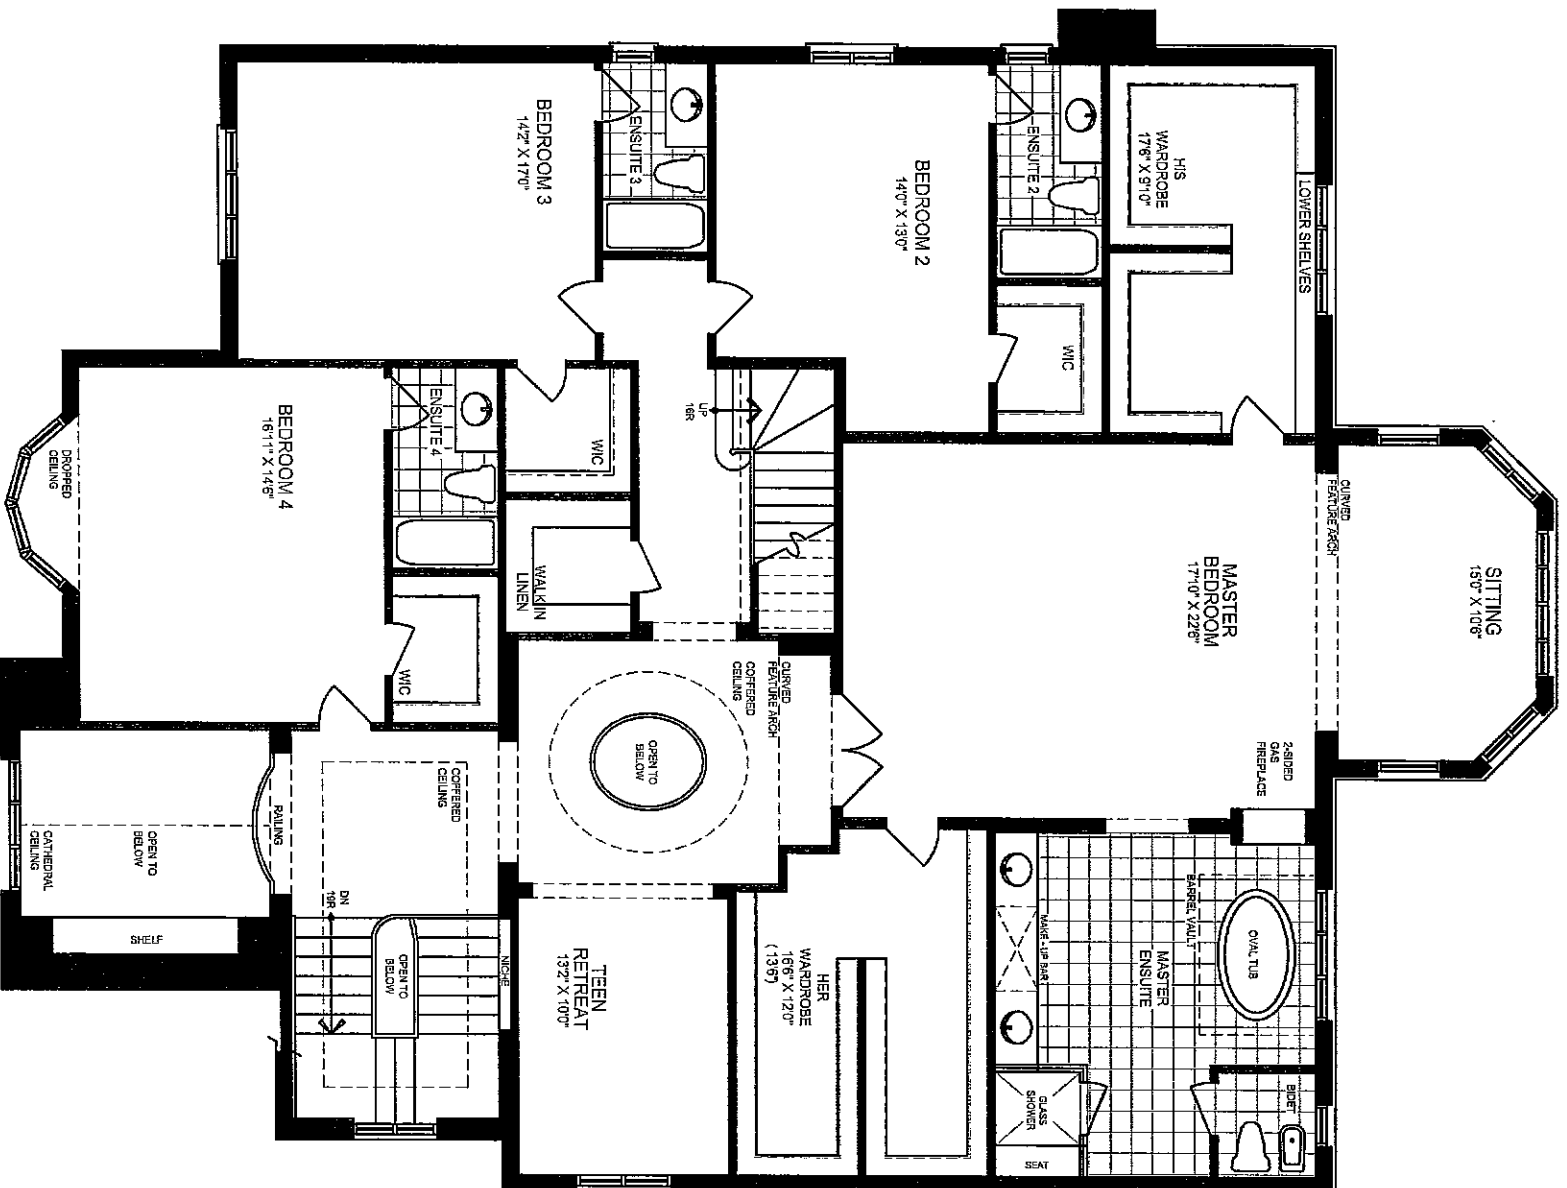

Materials, specifications and floor plans are subject to change without notice. All house renderings are artist's conceptions. All floor plans are approximate dimensions. Window sizes and types may vary. Floor plans may be reversed. Actual useable floor space may vary from the stated floor areas. E & O E.

Materials, specifications and floor plans are subject to change without notice. All house renderings are artist's conceptions. All floor plans are approximate dimensions. Window sizes and type may vary. Floor plans may be reversed. Actual useable floor space may vary from the stated floor areas. E & O. E.

Sky Homes

C O R P O R A T I O N

KLEINBURG CROWN
"THE PRINCESS"
ELEVATION 'B' MOD. - 6723 SF
LOT 57

Materials, specifications and floor plans are subject to change without notice. All house renderings are artist's conceptions. All floor plans are approximate dimensions. Window sizes and type may vary. Floor plans may be reversed. Actual usable floor space may vary from the stated floor areas. E & O E.

LOT 57 PLAN 5 ELEV. B MOD. DATE: NOV. 26, 2014

PURCHASER ACKNOWLEDGEMENT

DATE

Materials, specifications and floor plans are subject to change without notice. All house renderings are artist's conceptions. All floor plans are approximate dimensions. Window sizes and type may vary. Floor plans may be reversed. Actual usable floor space may vary from the shaded floor areas. E & O. E.